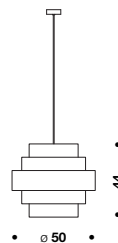

Sun soft
Alogena / Halogen
max 1x250W
E27

Fluorescenza /
Fluorescent
1x40W E27

Lampada da sospensione costruita incastrando 96 volte sottilissimi fogli di tessuto bianco 05SPWH50S, rosso 05SPRD50S, nero 05SPBK50S o resina bianca 05SPWH01. Supporto in metallo verniciato nero.

Suspended lamp made by slotting together 96 times very thin sheets of white textile fabric 05SPWH50S, red 05SPRD50S, black 05SPBK50S or white resin 05SPWH01. Support in black-painted metal.

Soft Bianco
Soft White

Soft Rosso
Soft Red

Soft Nero
Soft Black

Resina bianca
White resin

☐ 05TRWH50S

☒ 05TRRD50S

☒ 05TRBK50S

☐ 05TRWH01

89