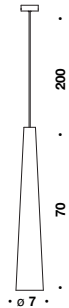

Drink 70 Sospensione Suspended

Alogena / Halogen
max 1x50W 12V
GU5.3 - MR16

LED
1x10W 12V
GU5.3 - MR16

Lampada a sospensione realizzata in fibra di carbonio oppure in composito di fibra di vetro verniciato. Su richiesta disponibile in tutti i colori.

Suspended lamp in carbon fibre or in composite fiberglass painted. On request, any color available

Carbonio
Carbon fibre

☒ 04SP7001

Composito di fibra di vetro
Composite fiberglass

Bianco / White
RAL 9010

☐ 04SP7002

Rosso / Red
RAL 3018

☒ 04SP7003

Verde / Green
RAL 6018

☐ 04SP7004

Arancio / Orange
RAL 2004

☐ 04SP7005

Argento / Silver
RAL 9006

☐ 04SP7006