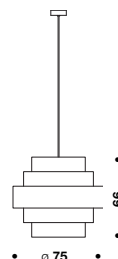

Sun 75

design Brian Rasmussen

Sospensione
Suspended

Sun soft
Alogena / Halogen
max 1x250W
E27

Fluorescenza /
Fluorescent
1x40W E27

Descrizione
Description

Lampada da sospensione costruita incastrando 96 volte sottilissimi fogli di tessuto bianco 05SPWH75S, rosso 05SPRD75S, nero 05SPBK75S o resina bianca 05SPWH75. Supporto in metallo verniciato nero.

Suspended lamp made by slotting together 96 times very thin sheets of white textile fabric 05SPWH75S, red 05SPRD75S, black 05SPBK75S or white resin 05SPWH75. Support in black-painted metal.

Diffusore
Diffuser

Soft Bianco
Soft White

Soft Rosso
Soft Red

Soft Nero
Soft Black

Resina bianca
White resin

Codice
Code

☐ 05TRWH50S

☒ 05TRRD50S

☒ 05TRBK50S

☐ 05TRWH01