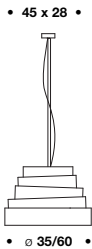

Alogena / Halogen
max 1x250W
E27

Fluorescenza /
Fluorescent
1x40W E27

Lampada da sospensione con paralume in tessuto Honeycomb in colore bianco o nero. Supporto in metallo verniciato bianco. Diffusore in metacrilato opalino.

Suspended lamp with shade in Honeycomb canvas fabric, in white or black. Ceiling fitting in white-painted metal. Shade in opaline methacrylate.

Tessuto
Canvas

Bianco
White

Nero
Black

☐ 10SPWH01

☒ 10SPBK02