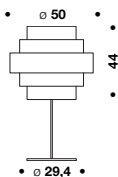

Sun 50

design Brian Rasmussen

Tavolo
Table

Sun soft
Alogena / Halogen
max 1x250W
E27 dimmer

Fluorescenza /
Fluorescent
1x40W E27 dimmer

Descrizione
Description

Lampada da tavolo costruita incastrando 96 volte sottilissimi fogli di tessuto bianco 05TVWH50S, rosso 05TVRD50S, nero 05TVBK50S o resina bianca 05TVWH01. Base in metallo verniciata grigio chiaro.

Table lamp made by slotting together 96 times very thin sheets of white textile fabric 05TVWH50S, red 05TVRD50S, black 05TVBK50S or white resin 05TVWH01. Base in metal painted light grey.

Diffusore
Diffuser

Soft Bianco
Soft White

Soft Rosso
Soft Red

Soft Nero
Soft Black

Resina bianca
White resin

Codice
Code

☐ 05TRWH50S

☒ 05TRRD50S

☒ 05TRBK50S

☐ 05TRWH01

Sospensione
Hanging