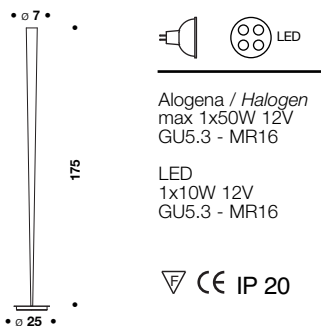

Drink Carbon Terra

Floor-standing

Alogena / Halogen
max 1x50W 12V
GU5.3 - MR16

LED
1x10W 12V
GU5.3 - MR16

CE IP 20

Lampada da terra orientabile a 360 gradi e inclinabile di 25 gradi. Doppio cono in fibra di carbonio e base in metallo verniciato nero.

Floor lamp that can pivot 360° and tilt angle 25° cone in carbon fibre and base in black-painted metal.

Carbonio
Carbon fibre

04TR17501