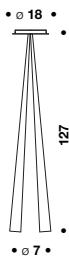

Drink Color 127 Bicono

Soffitto
Ceiling

Alogena / Halogen
max 2x50W 12V
GU5.3 - MR16

LED
2x10W 12V
GU5.3 - MR16

CE IP 20

Lampada da soffitto orientabile a 360° e inclinabile di 25°. Doppio cono in composito di fibra di vetro verniciato e base in metallo. Su richiesta disponibile in tutti i colori.

Ceiling lamp that can pivot 360° and tilt angle 25°. Double cone in composite fiberglass painted and base in metal. On request, any color available.

Composito di fibra di vetro
Composite fiberglass

Bianco / White
RAL 9010

☐ 04SP12702/B

Rosso / Red
RAL 3018

☒ 04SP12703/B

Verde / Green
RAL 6018

☐ 04SP12704/B

Arancio / Orange
RAL 2004

☐ 04SP12705/B

Argento / Silver
RAL 9006

☐ 04SP12706/B