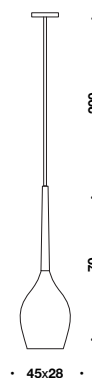

Gout

design Enrico Franzolini

Sospensione
Suspended

Softone E-saver
1x20W E27
o qualsiasi lampadina
fluorescente equiva-
lente / or any
equivalent fluorescent
bulb

Descrizione
Description

Lampada a sospensione con diffusore in vetro di Murano soffiato a bocca disponibile in colore Bianco o Nero. Asta e rosone in metallo verniciato nero

Suspension lamp providing direct and diffused light emission. The diffuser in Murano blown glass is available in White or Black color. The stem, ceiling rose and cable in black color.

Diffusore
Diffuser

Vetro Murano
Murano glass

Bianco
White

Nero
Black

Codice
Code

☐ 14SPWH01

☒ 14SPBK02